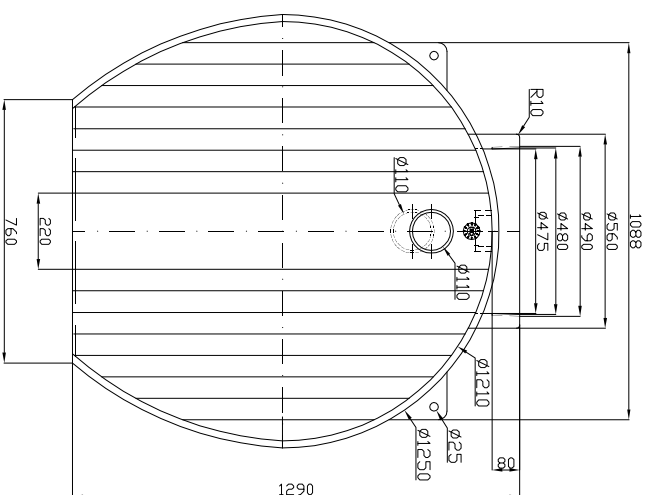

SEPTIC: FRONT VIEW

SEPTIC: RIGHT VIEW

SEPTIC: TOP VIEW

DETAIL A: SCAL 1:2

**SON HA JOIN STOCK COMPANY**

Design by:	Tran Quoc Viet	Date:	23/03/22	DWG Name:	ST2200 SEPTIC TANK PRODUCT
Draw by:	Nguyen Ngoc Phu	Date:	...../03/22	Code no.:	
Check by:	Hoang Tuan Thanh	Date:	...../03/22	Detail no.:	Page: 1/2
Approve by:		Date:	...../03/22	Materials: Plastic	
		Quantity:		Scale:	