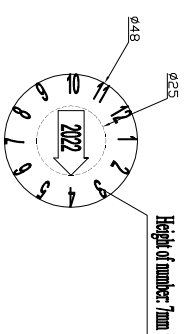

SEPTIC: FRONT VIEW

SEPTIC: RIGHT VIEW

SEPTIC: TOP VIEW

DETAIL A: SCAL 1:2

**SON HA JOIN STOCK COMPANY**

Design by:	Tran Quoc Viet	Date:	23/03/22	DWG Name:	ST2200 SEPTIC TANK PRODUCT
Draw by:	Nguyen Ngoc Phu	Date:	...../03/22	Code no.:	
Check by:	Hoang Tuan Thanh	Date:	...../03/22	Detail no.:	Page: 1/2
Approve by:		Date:	...../03/22	Materials: Plastic	
		Quantity:		Scale:	