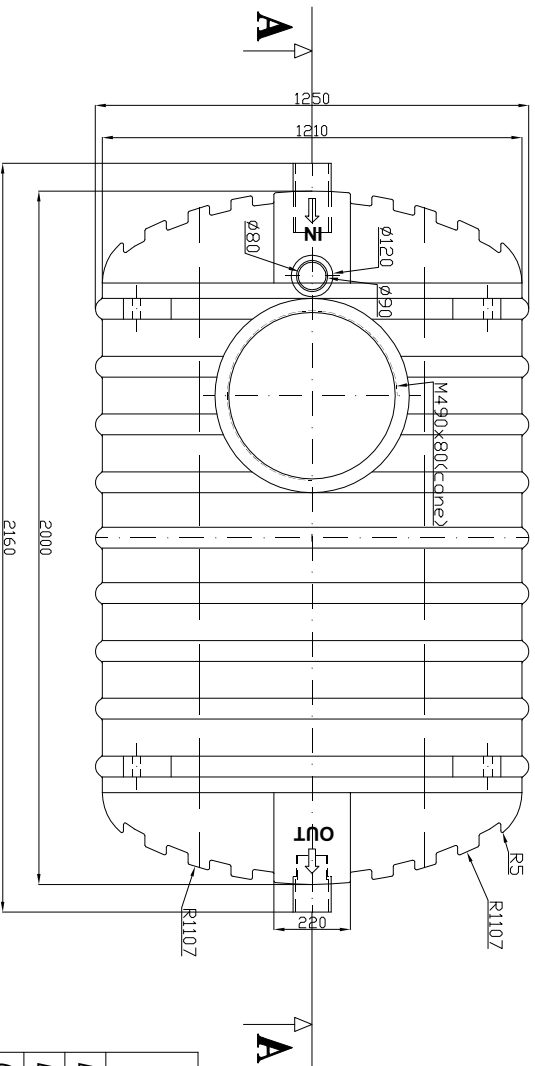

SEPTIC: FRONT VIEW

SEPTIC: RIGHT VIEW

SEPTIC: TOP VIEW

DETAIL A: SCAL 1:2

**SON HA JOIN STOCK COMPANY**

Design by:	Tran Quoc Viet	Date:	23/03/22	DWG Name:	ST2200 SEPTIC TANK PRODUCT
Draw by:	Nguyen Ngoc Phu	Date:	...../03/22	Code no.:	
Check by:	Hoang Tuan Thanh	Date:	...../03/22	Detail no.:	Page: 1/2
Approve by:		Date:	...../03/22	Materials: Plastic	
		Quantity:		Scale:	