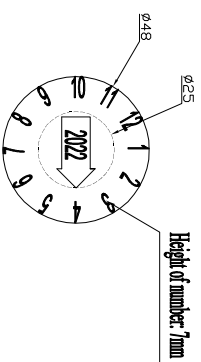

SEPTIC: FRONT VIEW

SEPTIC: TOP VIEW

SEPTIC: LEFT VIEW

DETAIL A

SON HA JOIN STOCK COMPANY

Design by:	Tran Quoc Viet	Date:	23/03/22	DWG Name:	ST1200 SEPTIC TANK PRODUCT
Draw by:	Nguyen Ngoc Phu	Date:	23/03/22	Code no:	
Check by:	Hoang Tuan Thanh	Date:/03/22	Materials:	Plastic
Approve by:		Date:/03/22	Detail no:	
				Quantity:	
				Scale:	
				Page:	1/2