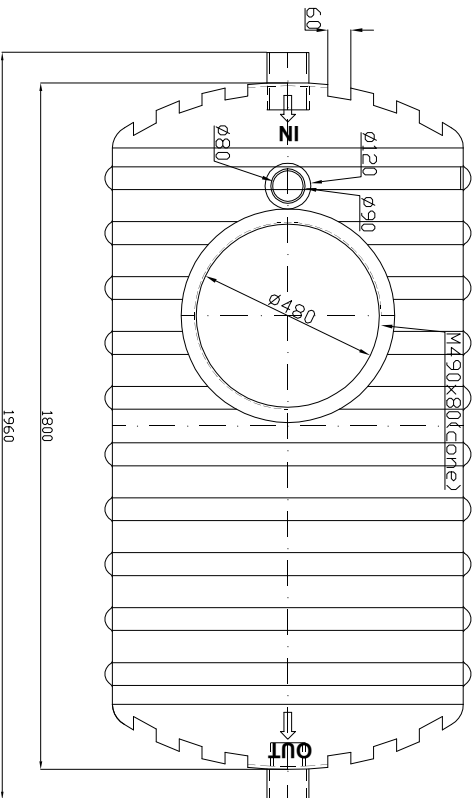

SEPTIC: FRONT VIEW

SEPTIC: TOP VIEW

SEPTIC: LEFT VIEW

DETAIL A

SON HA JOIN STOCK COMPANY

Design by:	Tran Quoc Viet	Date:	23/03/22	DWG Name:	ST1200 SEPTIC TANK PRODUCT
Draw by:	Nguyen Ngoc Phu	Date:	23/03/22	Code no:	
Check by:	Hoang Tuan Thanh	Date:/03/22	Materials:	Plastic
Approve by:		Date:/03/22	Detail no:	
				Quantity:	
				Scale:	
				Page:	1/2