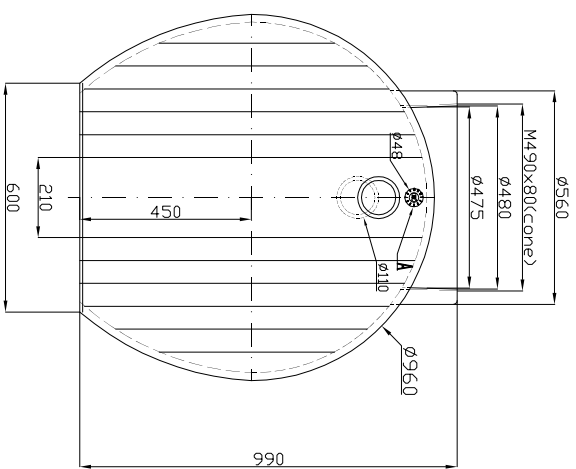

SEPTIC: FRONT VIEW

SEPTIC: TOP VIEW

SEPTIC: LEFT VIEW

DETAIL A

SON HA JOIN STOCK COMPANY

Design by:	Tran Quoc Viet	Date:	23/03/22	DWG Name:	ST1200 SEPTIC TANK PRODUCT
Draw by:	Nguyen Ngoc Phu	Date:	23/03/22	Code no:	
Check by:	Hoang Tuan Thanh	Date:/03/22	Materials:	Plastic
Approve by:		Date:/03/22	Detail no:	
				Quantity:	
				Scale:	
				Page:	1/2