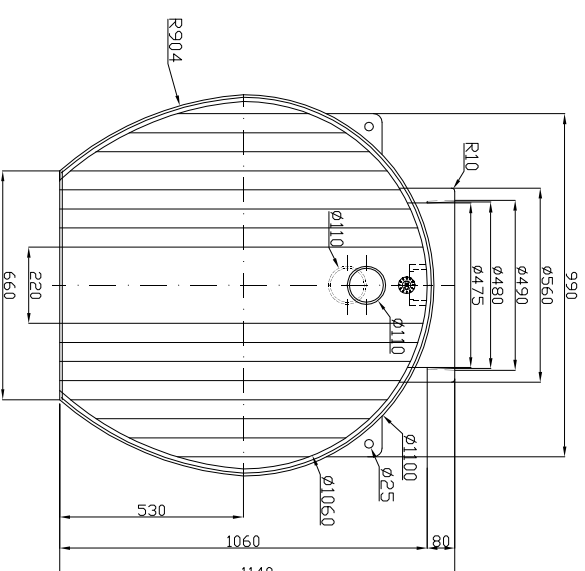

SEPTIC: FRONT VIEW

SEPTIC: RIGHT VIEW

SEPTIC: TOP VIEW

DETAIL A, SCAL 1:2

SON HA JOIN STOCK COMPANY

Design by:	Tran Quoc Viet	Date:	23/03/22	DWG Name:	ST1800 SEPTIC TANK PRODUCT
Draw by:	Nguyen Ngoc Phu	Date:/03/22		
Check by:	Hoang Tuan Thanh	Date:/03/22		
Approve by:		Date:/03/22	Code no.:	
		Materials:	Plastic	Detail no.:	Page: 1/2
		Quantity:		Scale:	