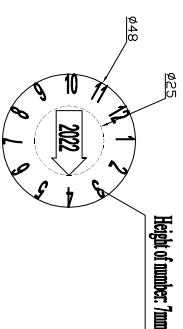

SEPTIC: FRONT VIEW

SEPTIC: RIGHT VIEW

SEPTIC: TOP VIEW

DETAIL A, SCAL 1:2

SON HA JOIN STOCK COMPANY

Design by:	Tran Quoc Viet	Date:	23/03/22	DWG Name:	ST1800 SEPTIC TANK PRODUCT
Draw by:	Nguyen Ngoc Phu	Date:/03/22		
Check by:	Hoang Tuan Thanh	Date:/03/22		
Approve by:		Date:/03/22	Code no.:	
		Materials:	Plastic	Detail no.:	Page: 1/2
		Quantity:		Scale:	