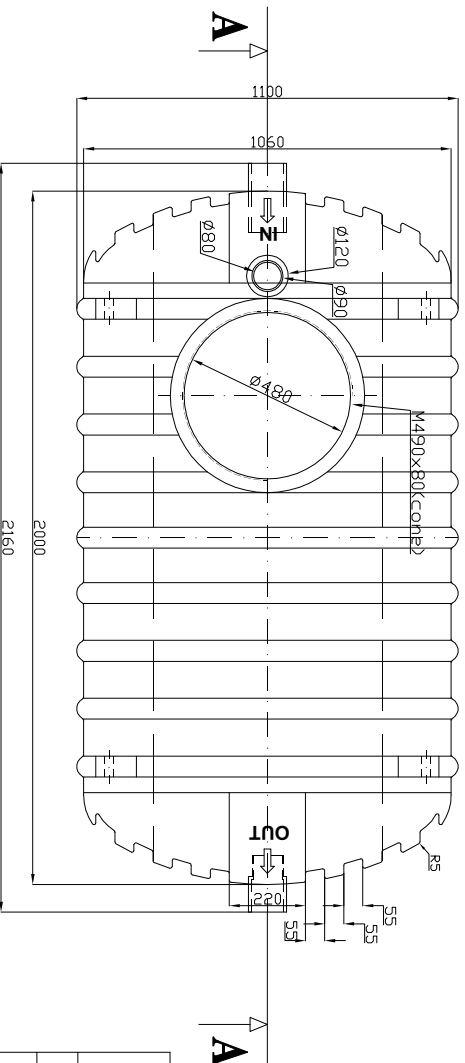

SEPTIC: FRONT VIEW

SEPTIC: RIGHT VIEW

SEPTIC: TOP VIEW

DETAIL A, SCAL 1:2

SON HA JOIN STOCK COMPANY

Design by:	Tran Quoc Viet	Date:	23/03/22	DWG Name:	ST1800 SEPTIC TANK PRODUCT
Draw by:	Nguyen Ngoc Phu	Date:/03/22		
Check by:	Hoang Tuan Thanh	Date:/03/22		
Approve by:		Date:/03/22	Code no.:	
		Materials:	Plastic	Detail no.:	Page: 1/2
		Quantity:		Scale:	