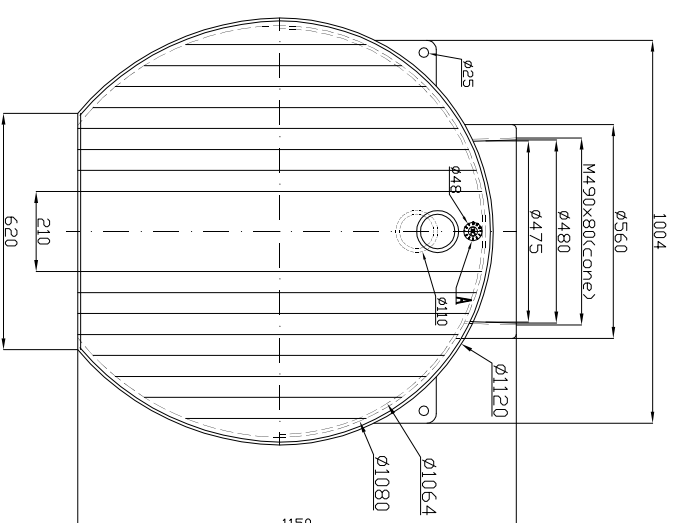

SEPTIC: FRONT VIEW

SEPTIC: LEFT VIEW

SEPTIC: TOP VIEW

DETAIL A

SON HA JOIN STOCK COMPANY

Design by:	Tran Quoc Viet	Date:	23/03/22	DWG Name:	ST1600 SEPTIC TANK PRODUCT
Draw by:	Nguyen Ngoc Phu	Date:	23/03/22	Code no.:	
Check by:	Nguyen Ngoc Phu	Date:/03/22	Detail no.:	
Approve by:	Ngo Thi Thanh Lan	Date:/03/22	Page:	1/2
SEPTIC TANK		Materials:	Plastic	Quantity:	
		Scale:			