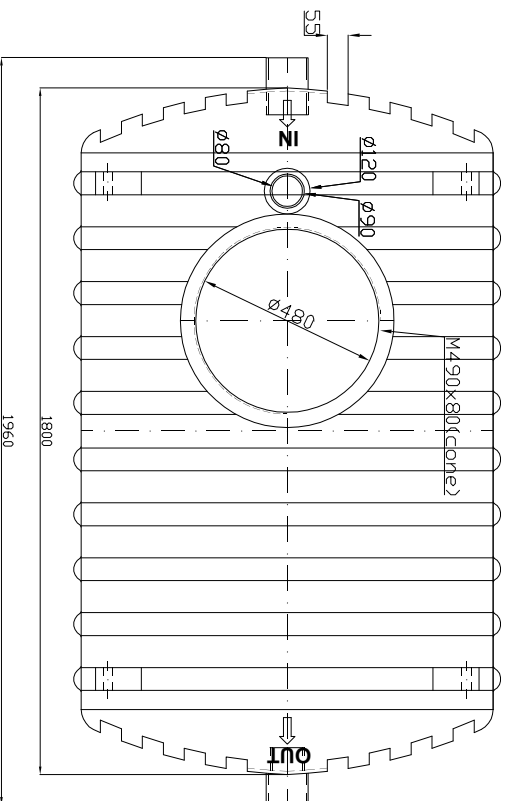

SEPTIC: FRONT VIEW

SEPTIC: LEFT VIEW

SEPTIC: TOP VIEW

DETAIL A

SON HA JOIN STOCK COMPANY

Design by:	Tran Quoc Viet	Date:	23/03/22	DWG Name:	ST1600 SEPTIC TANK PRODUCT
Draw by:	Nguyen Ngoc Phu	Date:	23/03/22	Code no.:	
Check by:	Nguyen Ngoc Phu	Date:/03/22	Detail no.:	
Approve by:	Ngo Thi Thanh Lan	Date:/03/22	Page:	1/2
SEPTIC TANK		Materials:	Plastic	Quantity:	
		Scale:			