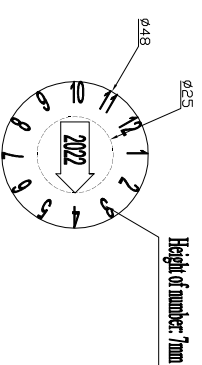

SEPTIC: FRONT VIEW

SEPTIC: LEFT VIEW

SEPTIC: TOP VIEW

DETAIL A

SON HA JOIN STOCK COMPANY

Design by:	Tran Quoc Viet	Date:	23/03/22	DWG Name:	ST1600 SEPTIC TANK PRODUCT
Draw by:	Nguyen Ngoc Phu	Date:	23/03/22	Code no.:	
Check by:	Nguyen Ngoc Phu	Date:/03/22	Detail no.:	
Approve by:	Ngo Thi Thanh Lan	Date:/03/22	Page:	1/2
SEPTIC TANK		Materials:	Plastic	Quantity:	
		Scale:			